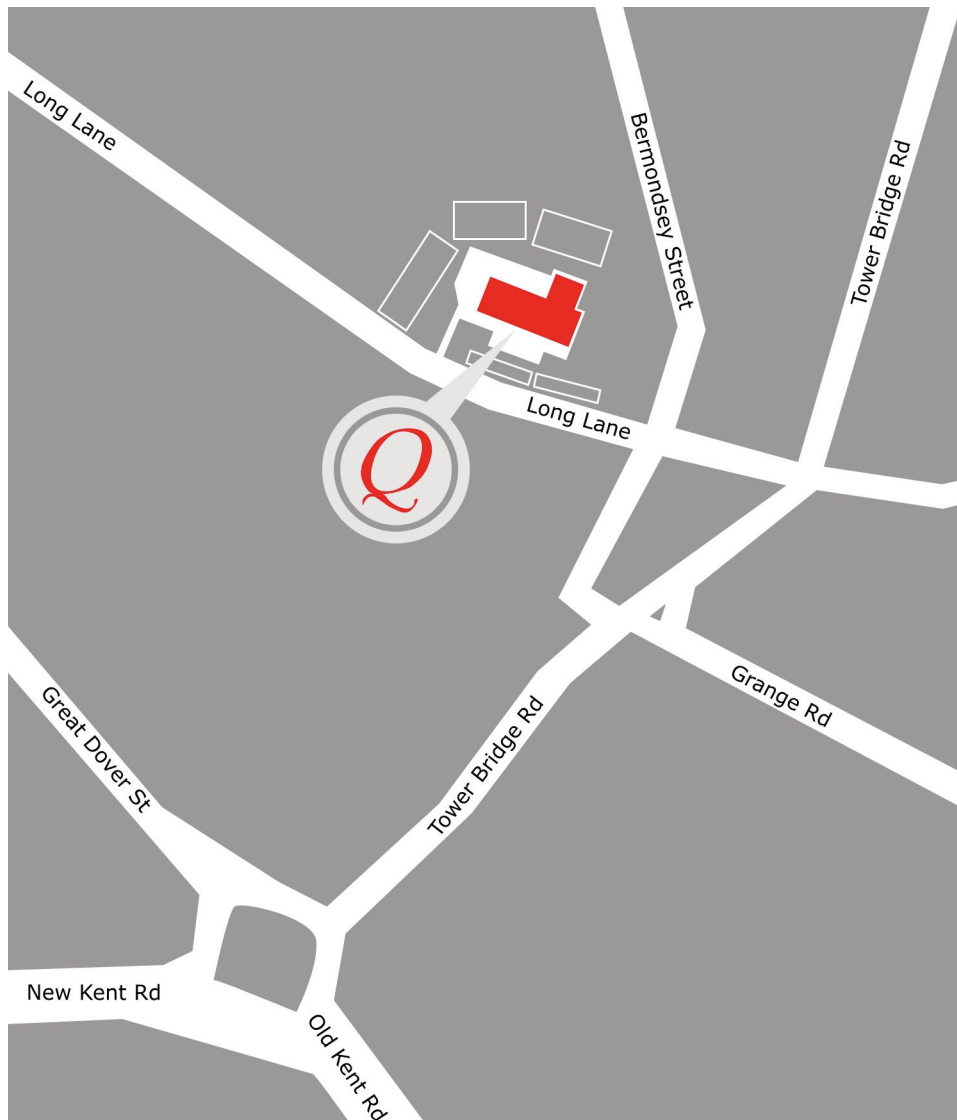

6 Blue Lion Place,
237 Long Lane,
London
SE1 4PU

T: +44 (0)20 7940 3777
F: +44 (0)20 7940 3788

www.quadcontracts.com

By Car

From Bank - Head South on King William St/A3 crossing London Bridge. Turn Left at Long Lane/A2 - we are located .4miles down Long Lane

Off Street secure parking available for clients

By Train & Tube

Heathrow - Take Piccadilly Line towards Cockfosters/Arnos Grove. Change at Green Park to Jubilee Line heading towards Stratford. Exit tube at London Bridge.

By Bus

C10 Bus exit at The Borough, Staple Street Stop

On foot

From London Bridge walk through Guys Hospital heading south down Crosby Road. Turn left into Long Lane and walk .2miles to Blue Lion Place.