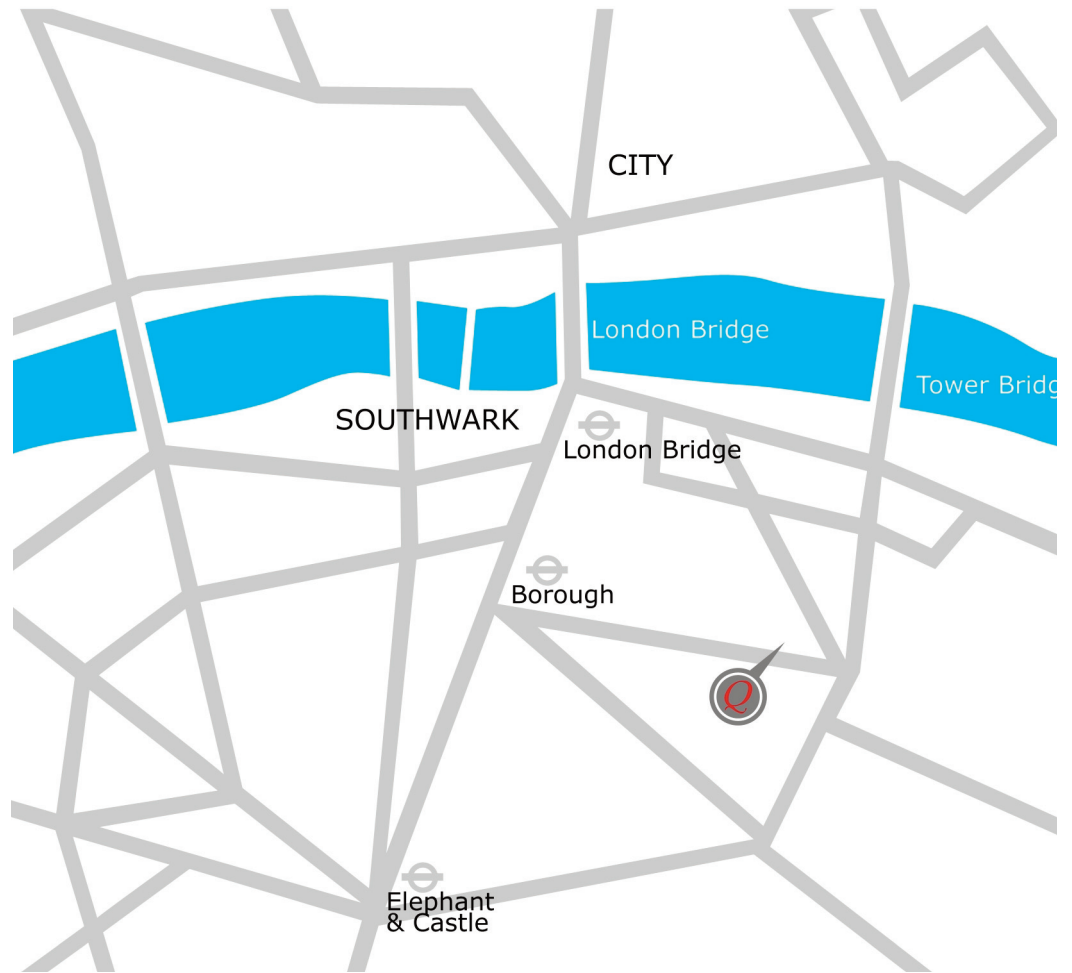

6 Blue Lion Place,
237 Long Lane,
London
SE1 4PU

T: +44 (0)20 7940 3777
F: +44 (0)20 7940 3788

www.quadcontracts.com

By Car

From Bank - Head South on King William St/A3 crossing London Bridge. Turn Left at Long Lane/A2 - we are located .4miles down Long Lane

Off Street secure parking available for clients

By Train & Tube

Heathrow - Take Piccadilly Line towards Cockfosters/Arnos Grove. Change at Green Park to Jubilee Line heading towards Stratford. Exit tube at London Bridge.

By Bus

C10 Bus exit at The Borough, Staple Street Stop

On foot

From London Bridge walk through Guys Hospital heading south down Crosby Road. Turn left into Long Lane and walk .2miles to Blue Lion Place.